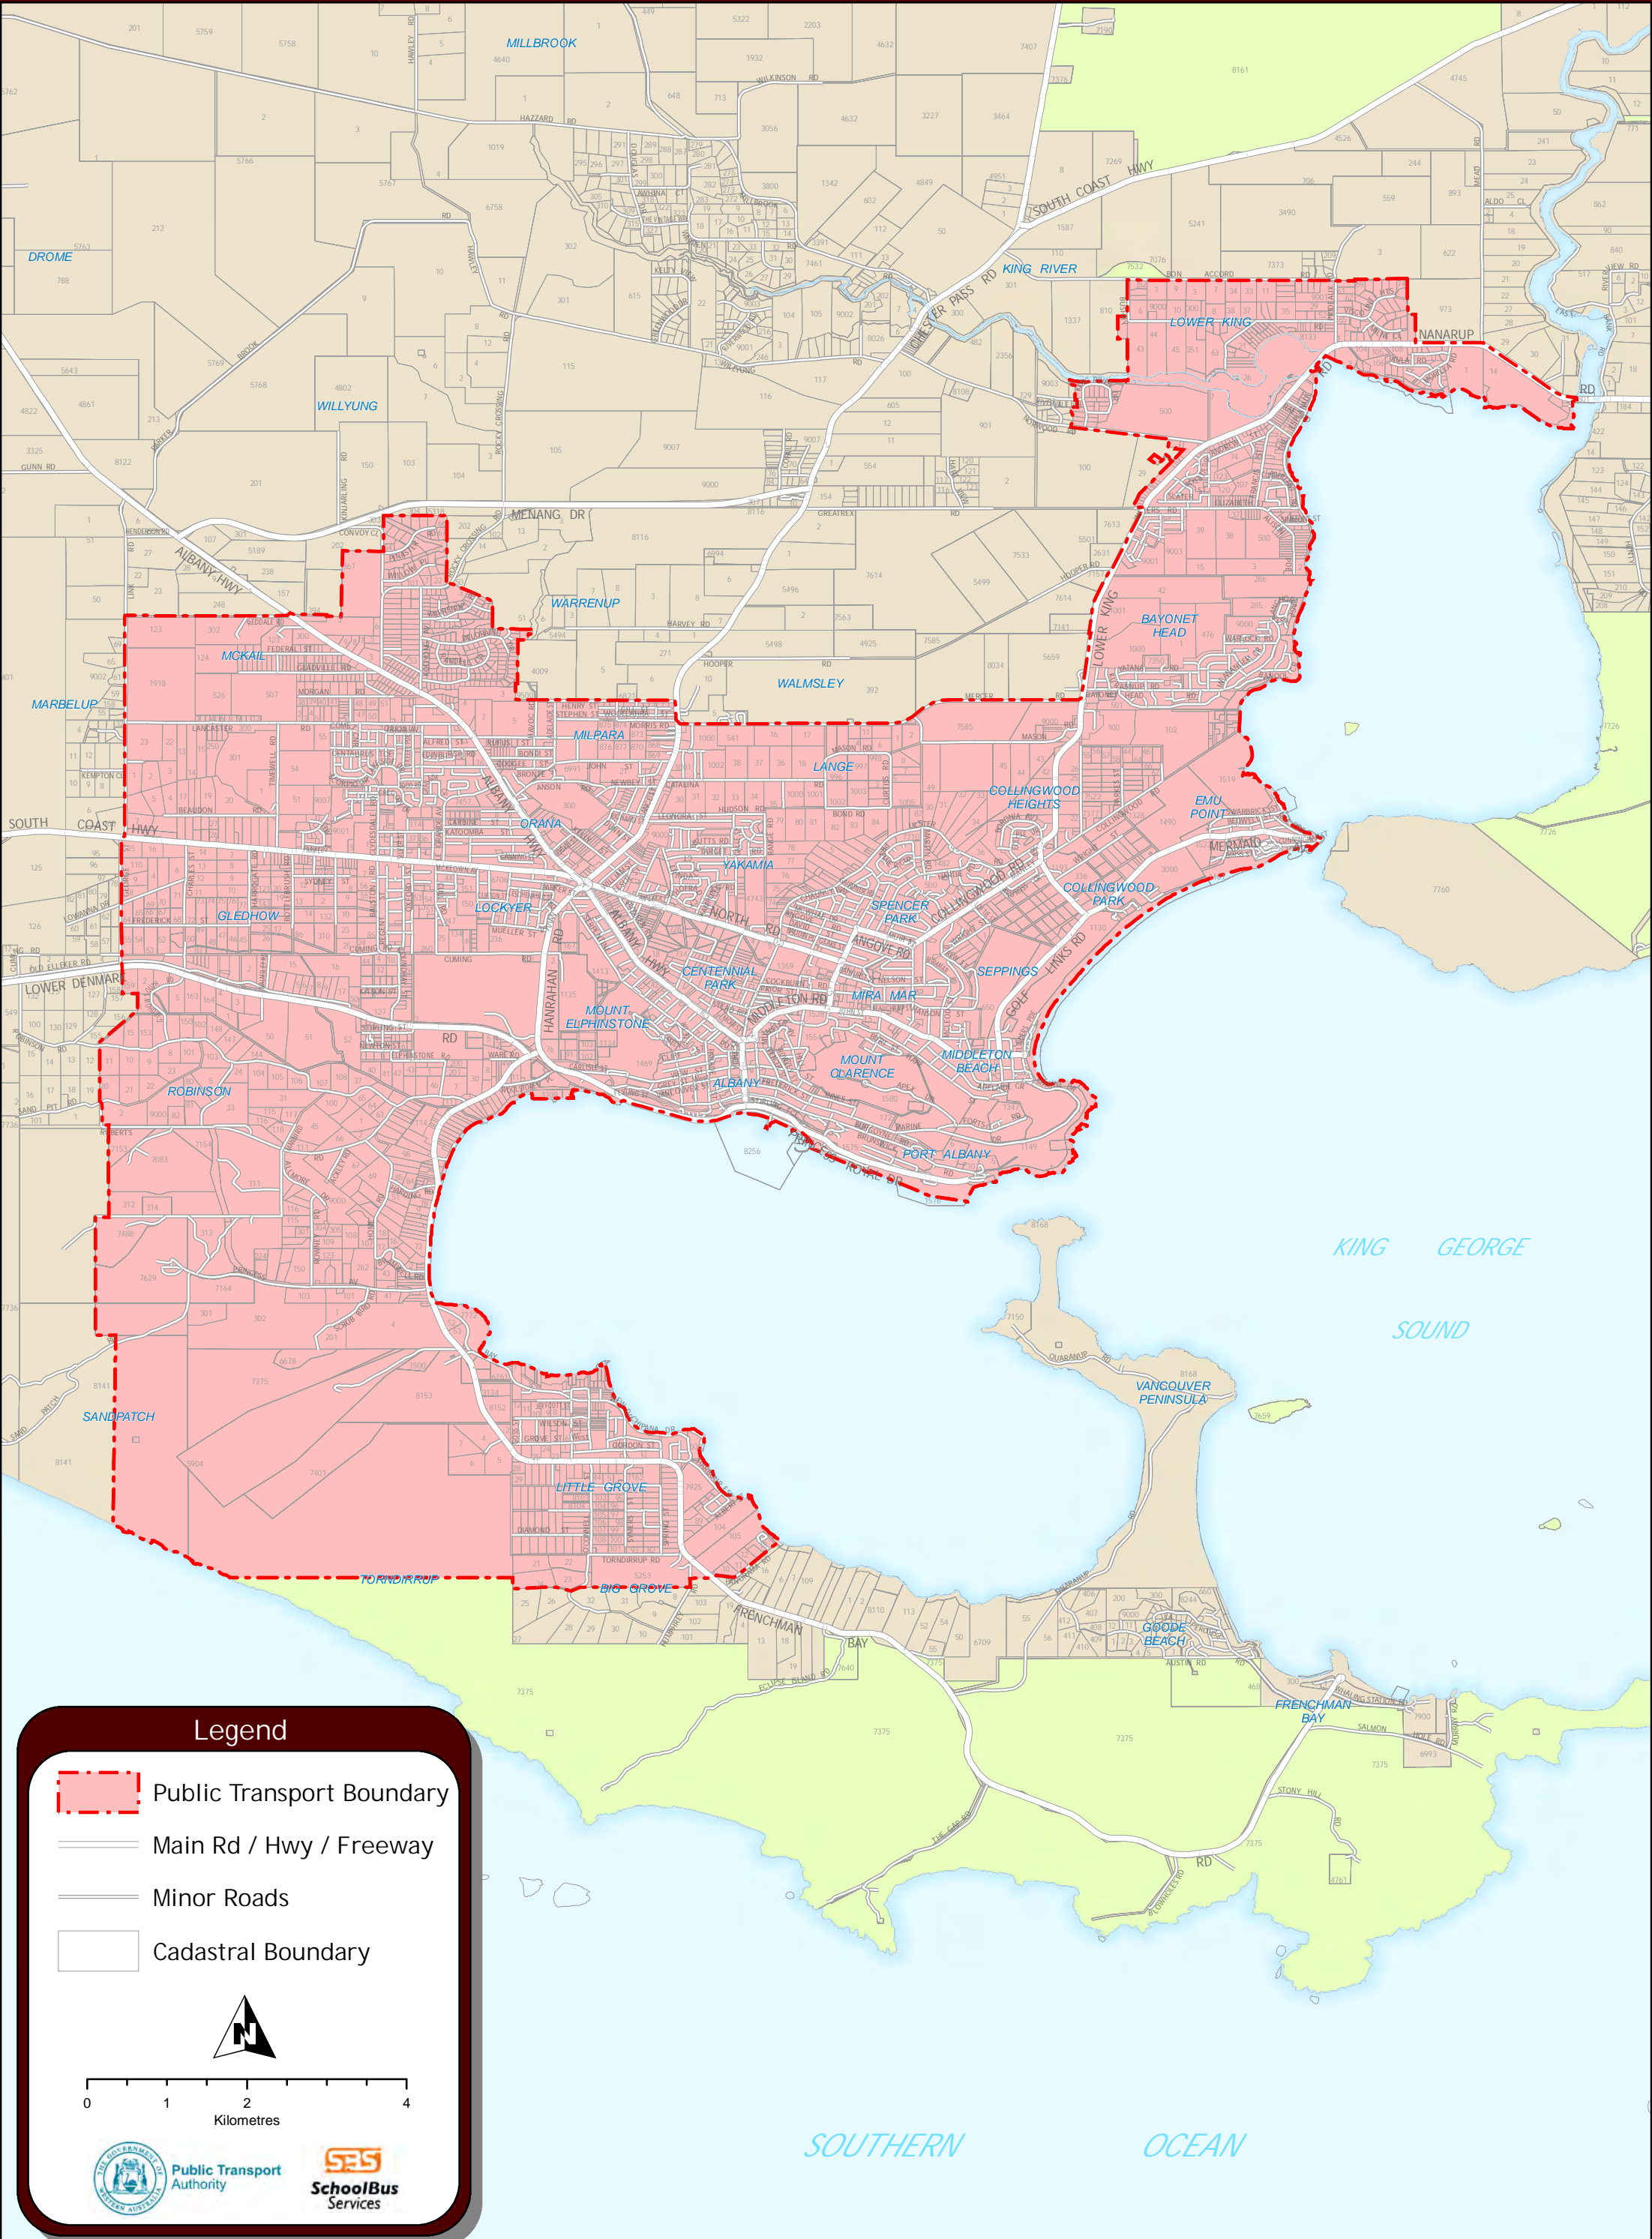

Albany Public Transport Area

Legend

-  Public Transport Boundary
-  Main Rd / Hwy / Freeway
-  Minor Roads
-  Cadastral Boundary

0 1 2 4
Kilometres

Public Transport Authority

SchoolBus Services

SOUTHERN

OCEAN